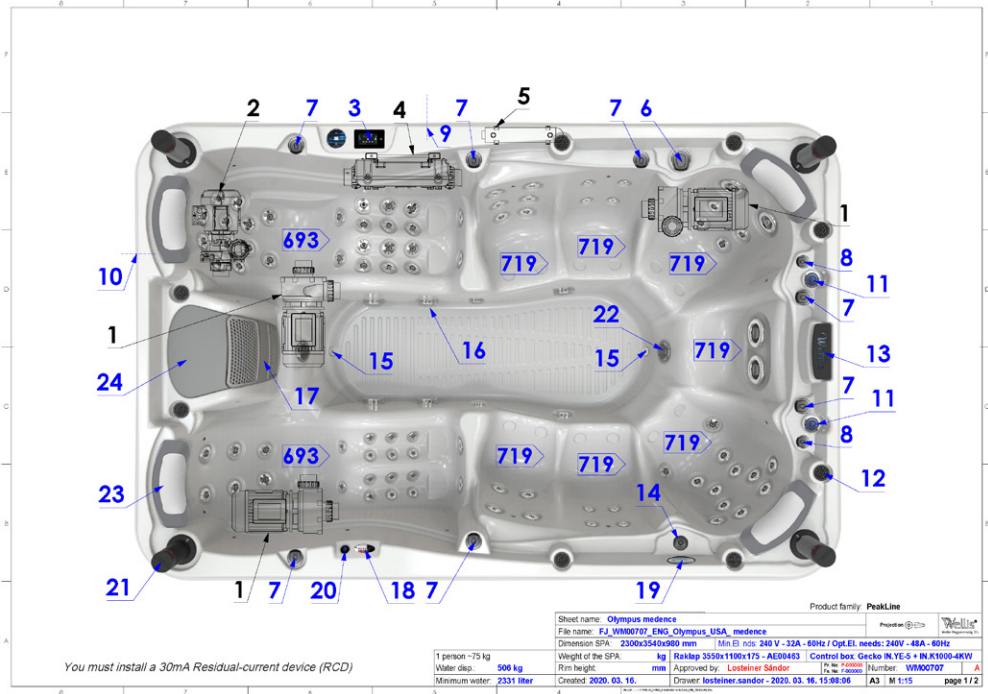

MAJOR COMPONENTS OF THE PRODUCT

OLYMPUS

Number	Product code	Product name	PC
1.	ACM0734	Spa Pump 3 HP - One Speed	3
2.	ACM0841	Gecko CMXP circulation pump 190W	1
3.	ACM0768	Control Panel - IN.K1000	1
4.	ACM0776	Control BOX - IN.YE-5	1
	ACM0926	Heater 4KW	1
5.	ACM0888	UV-C Stainless steel house set	1
6.	AKU1894	Water Diverter - Grip Wellis V2	1
7.	AKU1895	Air regulator grip Wellis V2	7
8.	AKU1896	On-off tap grip Wellis V2	2
9.		Electrical connection	1
10.		Drain position	1
11.	AKU0044	Water Pop-Up fountain	2
12.	AKU0056	Cup Holder Light lens	8
13.	AKU1834	Waterfall 276x51x48	1
14.	AM00744	Pump type aromatherapy house	1
15.	AJ00169	Jet - 20 5B - Osone 90°	2
16.	AKU0064	Suction - 73 S / 60.3 S - Thick	6
17.	AKU0060	Filter House - Skimmer Cover I light grey	1
18.	ACM0765	Control Panel - Pulsar / sequencer	1
19.	ACM0762	Control Panel - AUX Four Button	1
20.	ACM0763	Control Panel - AUX One Button	1
21.	ACM0521	Speaker - Round Pop-Up	4
	ACM0849	Subwoofer 288 W	1
	ACM0695	Speaker Cable - 2 x 0.75 RED-BLACK	25
	ACM0769	Amplifier - InStream 2	1
22.	ACM0803	Underwater Light - RGB (7 leds)	2
23.	AF00060	Pillow 420x160x75 (ROB) Wellis two colours	4
24.	AKU0059	Filter House - Skimmer Cover II light grey	1
25.	AKU0047	Filter House - 60.3 S x 60.3 S - Skimmer	1
26.	AKU0116	Spa Filter - 235 x 127 - Wellis Antimicrobial blue (no thread)	1

Product code	Jets	PC
AJ00217	Jet 3" - transparent 1 Hole rotational transparent V3 Wellis	28
AJ00216	Jet 3" - transparent 1 Hole transparent V3 Wellis	34
AJ00214	Jet 2" - transparent 1 Hole transparent V3 Wellis	22
AJ00218	Jet 5" - transparent 1 Hole transparent V3 Wellis	2
AJ00186	Jet swimspa-oval	2
AJ00230SET	5" jet body V3 transparent set	2
AJ00228SET	3" jet body V3 transparent set	62
AJ00226SET	2" jet body V3 transparent set	24
AJ00184	Jet Swim chrome plated	2

You must install a 30mA Residual-current device (RCD)